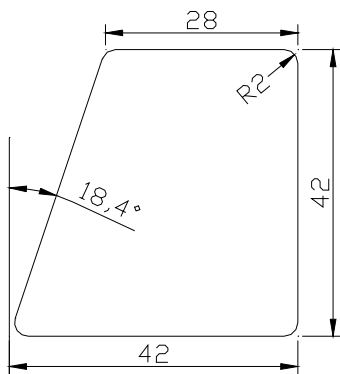

Product Profiles

Planed Boards

Sisällysluettelo

1. Planed Boards, most common sizes.

1.1. <i>External Claddings</i>	4
UTV 19x117	4
UTV 19x140	4
UTS 19x117	5
UYK/Houtrabat 19x140	5
UYL 25x140	6
28/42x42	6
26x68	6
1.2. <i>Interior Panels</i>	7
STP 15x92	7
STS 15x92	7
STV 15x92	7
Lunapanel 15x88	8
1.3. <i>Decking Boards</i>	9
LunaDeck 1 26x68	9
LunaDeck 2 26x92	9
LunaDeck 2 26x92 Profix	9
LunaDeck 2 26x117	10
LunaDeck 2 26x117 Profix	10
AntiSlip 26x117 (Smooth backside)	10
AntiSlip 26x117 (Grooved backside)	11
AntiSlip 26x140 (Smooth backside)	11
AntiSlip 26x140 (Grooved backside)	11
SHP 26x68	12
SHP 26x92	12
SHP 26x117	12
1.4. <i>Sauna Bench Boards</i>	13
SHP 26x92	13
1.5. <i>Flooring Boards</i>	13
HLL 26x92	13
1.6. <i>Planed blanks</i>	14
SHP 42x92	14
SHP 42x117	14
SHP 42x140	15
SHP 90x90	15

1. PLANED BOARDS, MOST COMMON PROFILES

External Cladding Board UTV 19x117

External Cladding Board UTV 19x140

External Cladding Board UTS 19x117 (Finland)

External Cladding Board UYK Houtrabat 19x140/

External Cladding Board UYL 25x140

Solar Shade Slath 28/42x42

Solar Shade Slath 26x68

1.2 Interior Panels

Interior Panels STP 15x92

Interior Panels STS 15x92

Interior Panels STV 15x92

Interior Panels Lunapanel 15x88

1.3 Decking Boards

Decking Board LunaDeck 1 26x68

Decking Board LunaDeck 2 26x92

Decking Board LunaDeck 2 26x92 (PROFIX)

Decking Board LunaDeck 2 26x117

Decking Board LunaDeck 2 26x117 (PROFIX)

Decking Board AntiSlip 26x117 (Smooth backside)