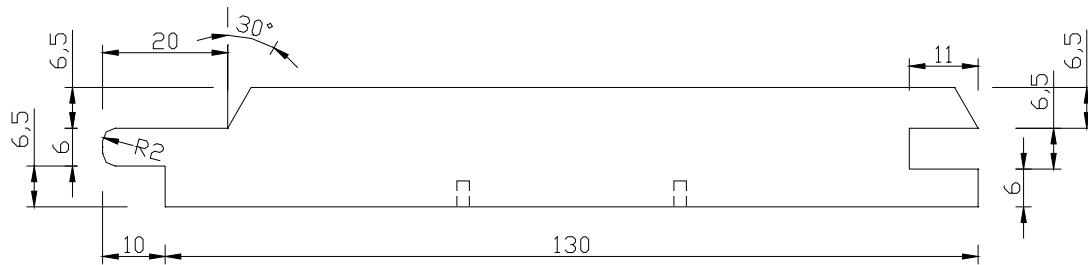

External Cladding Board UTV 19x140

External Cladding Board UTS 19x117 (Finland)