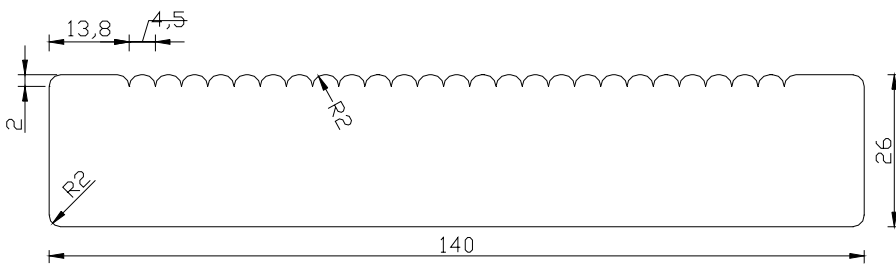

Solar Shade Slath 28/42x42

Solar Shade Slath 26x68

1.2 Interior Panels

Interior Panels STP 15x92

Interior Panels STS 15x92

Interior Panels STV 15x92

Interior Panels Lunapanel 15x88

1.3 Decking Boards

Decking Board LunaDeck 1 26x68

Decking Board LunaDeck 2 26x92

Decking Board LunaDeck 2 26x92 (PROFIX)

Decking Board LunaDeck 2 26x117

Decking Board LunaDeck 2 26x117 (PROFIX)

Decking Board AntiSlip 26x117 (Smooth backside)

Decking Board AntiSlip 26x117 (Grooved backside)

Decking Board AntiSlip 26x140 (Smooth backside)

Decking Board AntiSlip 26x140 (Grooved backside)

Decking Board SHP 26x68

Decking Board SHP 26x92

Decking Board SHP 26x117