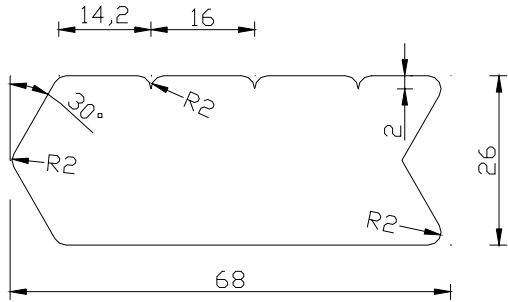

Solar Shade Slath 28/42x42

Solar Shade Slath 26x68

1.2 Interior Panels

Interior Panels STP 15x92

Interior Panels STS 15x92

Interior Panels STV 15x92

Interior Panels Lunapanel 15x88

1.3 Decking Boards

Decking Board LunaDeck 1 26x68

Decking Board LunaDeck 2 26x92

Decking Board LunaDeck 2 26x92 (PROFIX)

Decking Board LunaDeck 2 26x117

Decking Board LunaDeck 2 26x117 (PROFIX)

Decking Board AntiSlip 26x117 (Smooth backside)