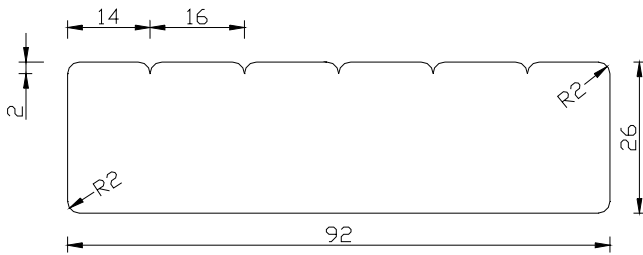

Solar Shade Slath 28/42x42

Solar Shade Slath 26x68

1.2 Interior Panels

Interior Panels STP 15x92

Interior Panels STS 15x92

Interior Panels STV 15x92

Interior Panels Lunapanel 15x88

1.3 Decking Boards

Decking Board LunaDeck 1 26x68

Decking Board LunaDeck 2 26x92

Decking Board LunaDeck 2 26x92 (PROFIX)

Decking Board LunaDeck 2 26x117

Decking Board LunaDeck 2 26x117 (PROFIX)

Decking Board AntiSlip 26x117 (Smooth backside)