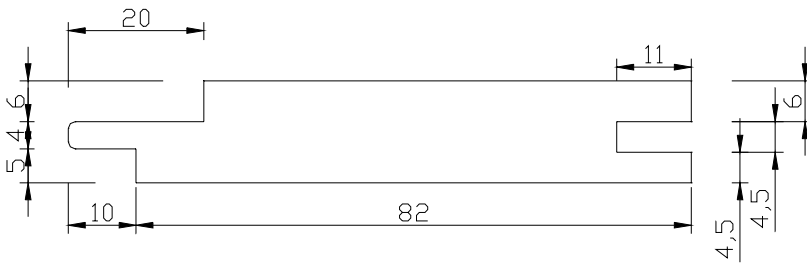

Solar Shade Slath 28/42x42

Solar Shade Slath 26x68

1.2 Interior Panels

Interior Panels STP 15x92

Interior Panels STS 15x92

Interior Panels STV 15x92

Interior Panels Lunapanel 15x88

1.3 Decking Boards

Decking Board LunaDeck 1 26x68

Decking Board LunaDeck 2 26x92

Decking Board LunaDeck 2 26x92 (PROFIX)

Decking Board LunaDeck 2 26x117

Decking Board LunaDeck 2 26x117 (PROFIX)

Decking Board AntiSlip 26x117 (Smooth backside)