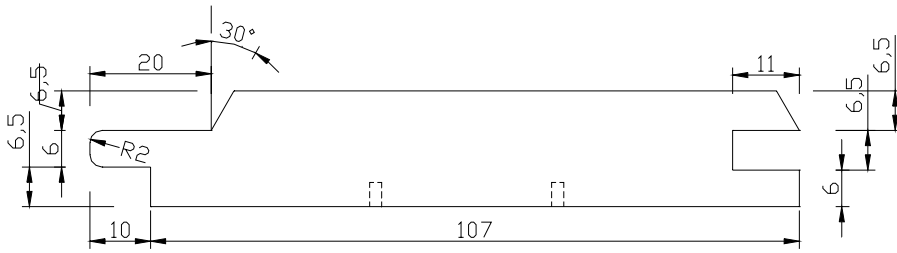

1. PLANED BOARDS, MOST COMMON PROFILES

External Cladding Board UTV 19x117